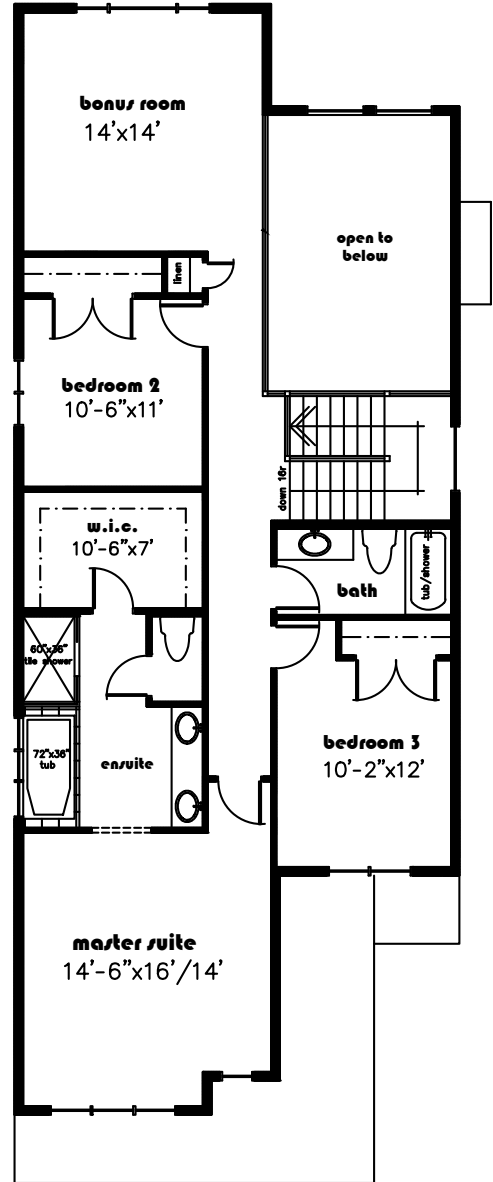

## New Castle 1-B

3 Bed, 2.5 bath  
2304 sq. ft.

## IT FEATURES

- Main floor den
- 18 feet high ceiling in great room
- Gas fireplace with floor to ceiling tiles
- Large foyer
- Main floor huge mud room with laundry
- Kitchen is chef's dream with lots of cabinets, large island & walk in pantry
- Luxurious master suite with walk in closet
- 9 feet main and basement ceiling
- Rear deck with gas line for BBQ

# NEW CASTLE 1-B

## 2304 sq. ft.

**main floor**  
**1097**

**second floor**  
**1207**

Floor plans & dimensions shown are approximate and subject to change without notice. Brochure cannot be used for construction.