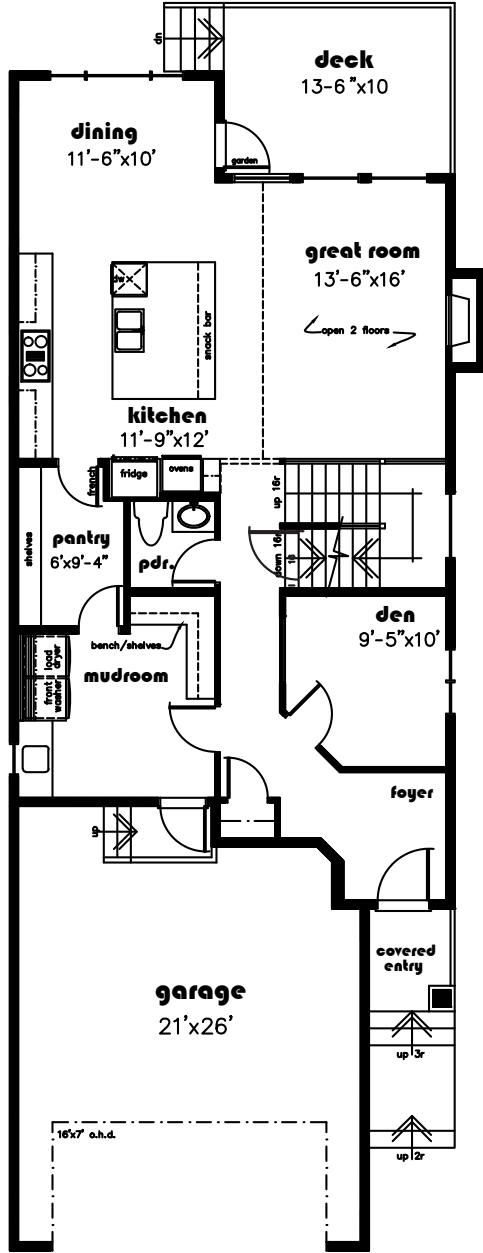

## New Castle 1-B

3 Bed, 2.5 bath  
2304 sq. ft.

## IT FEATURES

- Main floor den
- 18 feet high ceiling in great room
- Gas fireplace with floor to ceiling tiles
- Large foyer
- Main floor huge mud room with laundry
- Kitchen is chef's dream with lots of cabinets, large island & walk in pantry
- Luxurious master suite with walk in closet
- 9 feet main and basement ceiling
- Rear deck with gas line for BBQ

# NEW CASTLE 1-B

## 2304 sq. ft.

**main floor**  
**1097**

**second floor**  
**1207**

Floor plans & dimensions shown are approximate and subject to change without notice. Brochure cannot be used for construction.