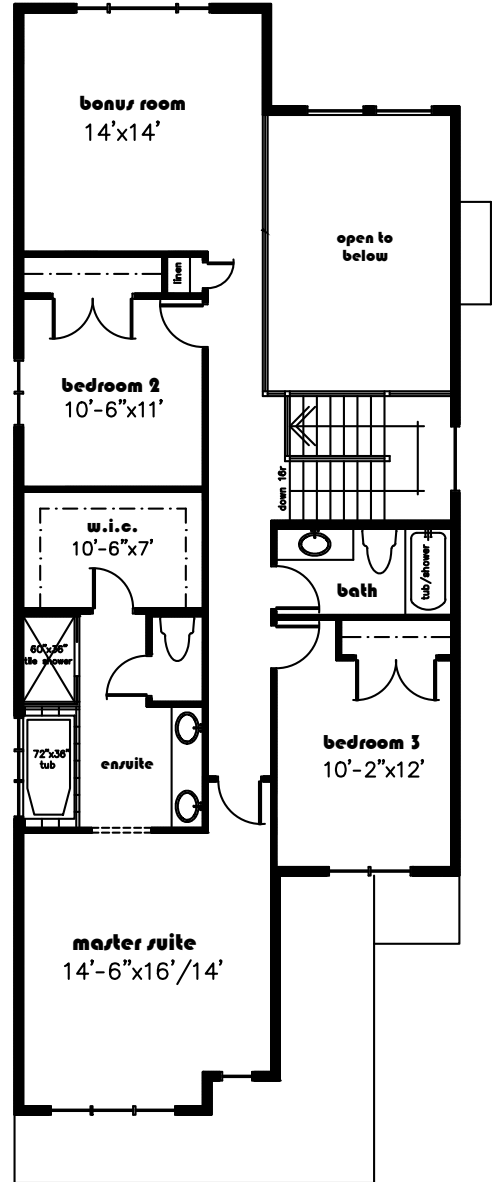

Better Homes! Better Prices!

New Castle 1-B

3 Bed, 2.5 bath
2304 sq. ft.

IT FEATURES

- Main floor den
- 18 feet high ceiling in great room
- 60" electric fireplace with floor to ceiling tiles
- Large foyer
- Main floor huge mud room with laundry
- Kitchen is chef's dream with lots of cabinets, large island & walk in pantry
- Luxurious master suite with walk in closet
- 9 feet main and basement ceiling
- Rear deck with metal spindles optional

www.blackstonehomes.ca

NEW CASTLE 1-B

2304 sq. ft.

main floor
1097

second floor
1207

Floor plans & dimensions shown are approximate and subject to change without notice. Brochure cannot be used for construction.