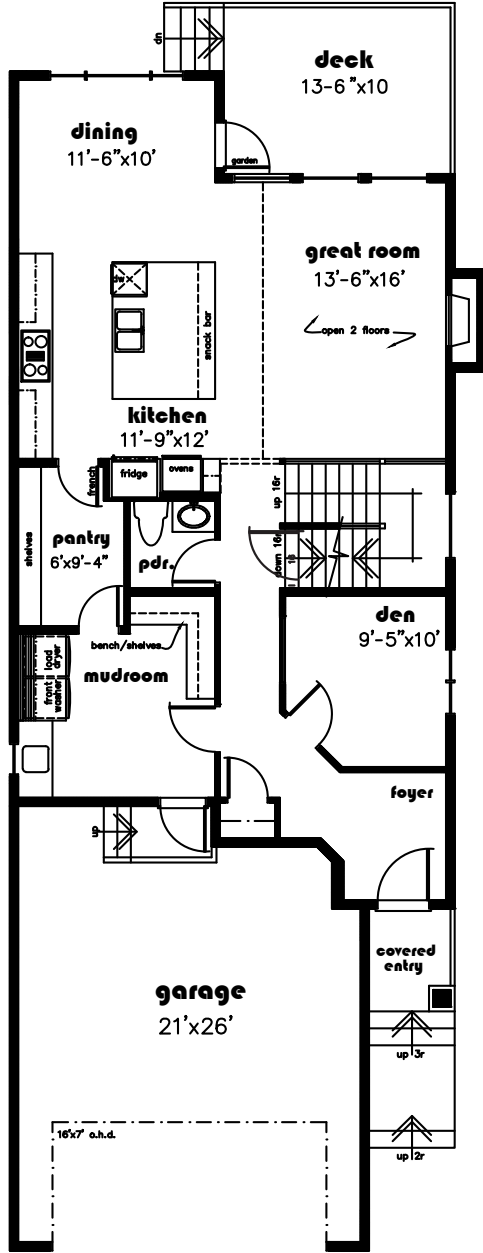

Better Homes! Better Prices!

New Castle 1-B

3 Bed, 2.5 bath
2304 sq. ft.

IT FEATURES

- Main floor den
- 18 feet high ceiling in great room
- 60" electric fireplace with floor to ceiling tiles
- Large foyer
- Main floor huge mud room with laundry
- Kitchen is chef's dream with lots of cabinets, large island & walk in pantry
- Luxurious master suite with walk in closet
- 9 feet main and basement ceiling
- Rear deck with metal spindles optional

www.blackstonehomes.ca

NEW CASTLE 1-B

2304 sq. ft.

main floor
1097

second floor
1207

Floor plans & dimensions shown are approximate and subject to change without notice. Brochure cannot be used for construction.