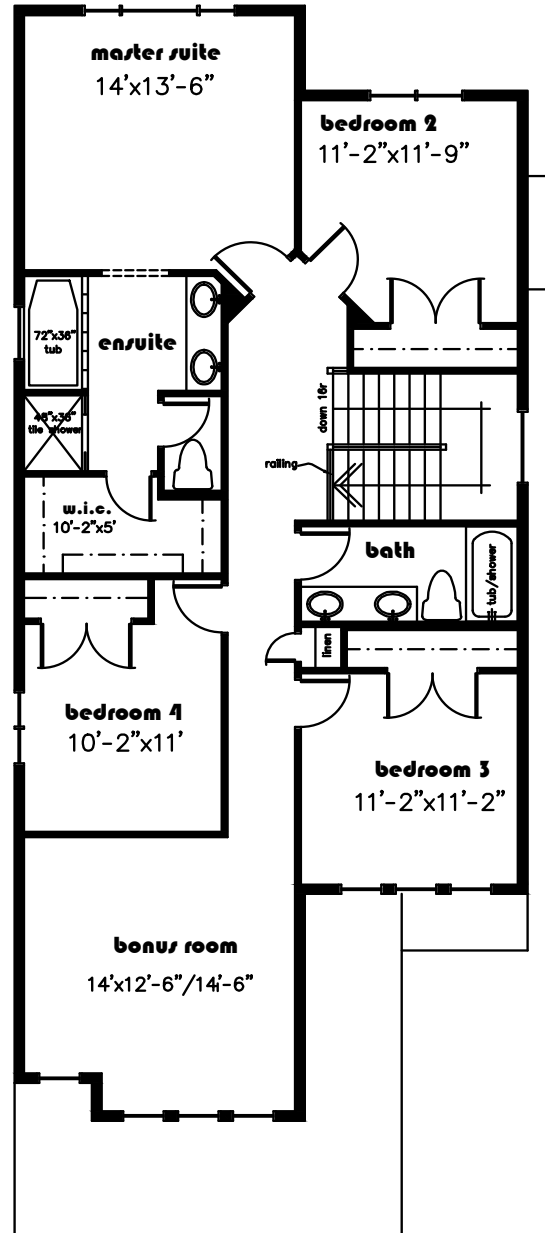

Luxurious Master Suite with walk in closet

2nd Fl |

9 ft⁶W

Assure treated rear deck

www.blackstonehomes.ca

Bradford

2372 sq. ft.

main floor
1084 s.f.

second floor
1288 s.f.

Floor plans & dimensions shown are approximate and subject to change without notice. Brochure cannot be used for construction.