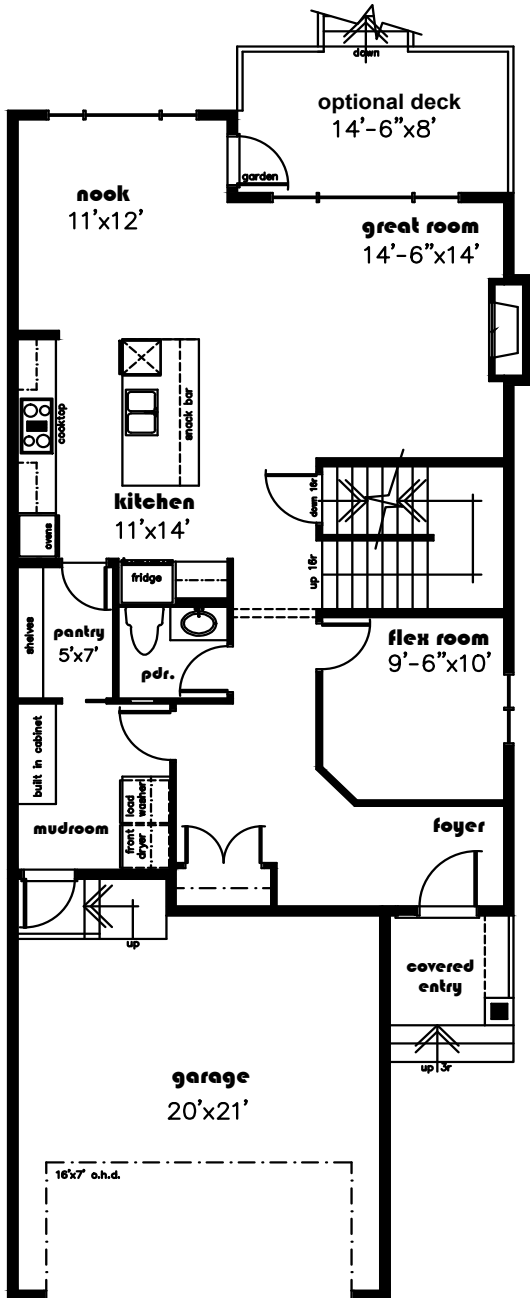

Better Homes! Better Prices!

2372 Sq. Ft.

IT FEATURES

DFRDRROFFODF

ODORRORR

ORROFDO

D.FDOFDDF

ODODDDORD

Luxurious Master Suite with walk in closet

2nd Fl |

9 ft⁶W

Assure treated rear deck

www.blackstonehomes.ca

Bradford

2372 sq. ft.

main floor
1084 s.f.

second floor
1288 s.f.

Floor plans & dimensions shown are approximate and subject to change without notice. Brochure cannot be used for construction.